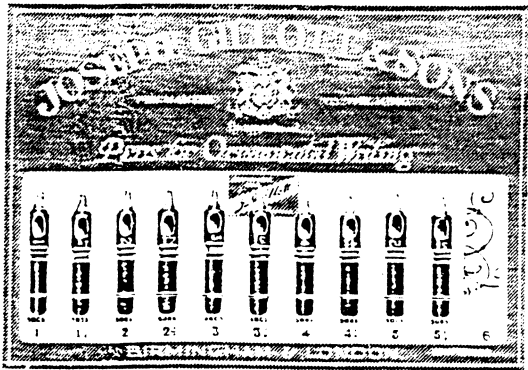

When ordering pens made in more than one point, please
always mention the point required—Fine, Medium or Broad.

REGISTERED TRADE
CARD WITHOUT WHICH

MARK ON EVERY BOX AND
NONE ARE GENUINE

JOSEPH GILLOTT'S PENS

Pen No.
5006 Rond Pens (double) for Ornamental Writing
10, 20, 30
6/- per Grs. 1/9 per Quarter Grs. Box.

Assorted Pens in Gross Boxes, 36 per Gross.
Sample Boxes containing 20 Assorted Pens (our selection)
6/- per Dozen Boxes.
Sample Boxes containing 10 Assorted Pens (our selection)
3/- per Dozen Boxes.